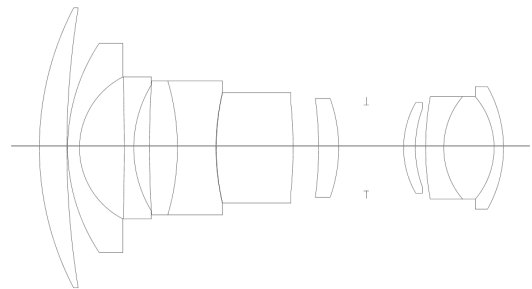

Schneider Kreuznach

35mm LS f/4.5

Specifications

Aperture range	f/3.5 - f/32
Angle of view	89°
Focusing system	Auto Focus / Manual
Filter	105mm
Optical construction	11 elements 8 groups
Lens hood	Bayonet
Flash sync	Up to 1/1600
LS shutter speed max.	1/1600s
XF FPS shutter speed max.	1/4000s
Weight	1370g 3.02lb
Equivalent to 35mm	22mm

Lens Elements

11 elements, 8 groups

Focus range

Min. focus distance	50cm / 1.64ft
Maximum magnification ratio	0.104x
Area covered (WxH)	518mm x 390mm 20.4" x 15.3"

Compatibility

Mount	XF 645 Bayonet
Supported systems	XF Camera System 645 DF/DF ⁺
2x Teleconverter	no